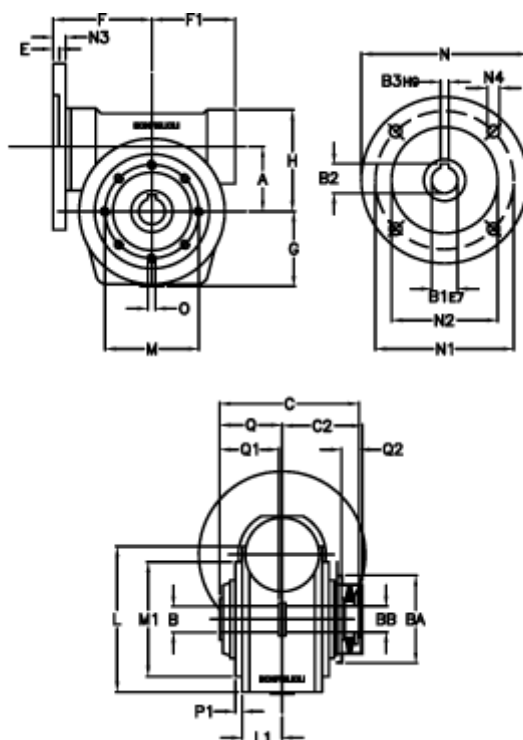

Article number: 390204401072336

Description: Worm Gear with Torque Limiter  
VF 44-L2-P-10-P63B14

## Measures

a = 44.60	C2 = 48	L1 = 35.0	O = M6x8
B = 18	Description = VF 44P-xx-63B14	m = 65	P1 = 2.0
B1 E7 = 11	E = 2.0	M1 = 50	Q = 32.0
B2 = 12.8	F = 65	N = 90	Q1 = 32
B3 H9 = 4	F1 = 54	N1 = 75	Q2 = 12
BA = 40	g = 51	N2 = 60	
BB H7 = 11	H = 71.0	N3 = 8.0	
C = 79	L = 80.0	N4 = 5,5	